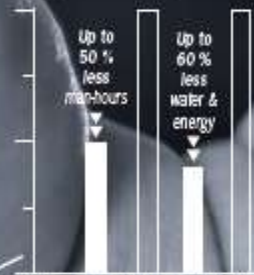

Just scrape & wash
– no pre-washing:

1. Remove any loose particles.
2. Load items into the machine.
3. Choose wash programme and press start!

No soaking, no scrubbing

Thanks to the blasting power of the Granules, all food remains are removed in a matter of minutes. Pots, pans, slightly soiled and even burnt-in items are all scoured clean using Granules (tiny plastic pellets), water and a small amount of detergent.

The Granules are reused in the machine; wash after wash.

Each programme is completed by a rinse cycle, which assures that clean items with high hygiene standard are returned to the kitchen.

A substantial reduction of your yearly running costs

■ Granule Solo®
□ Manual potwashing